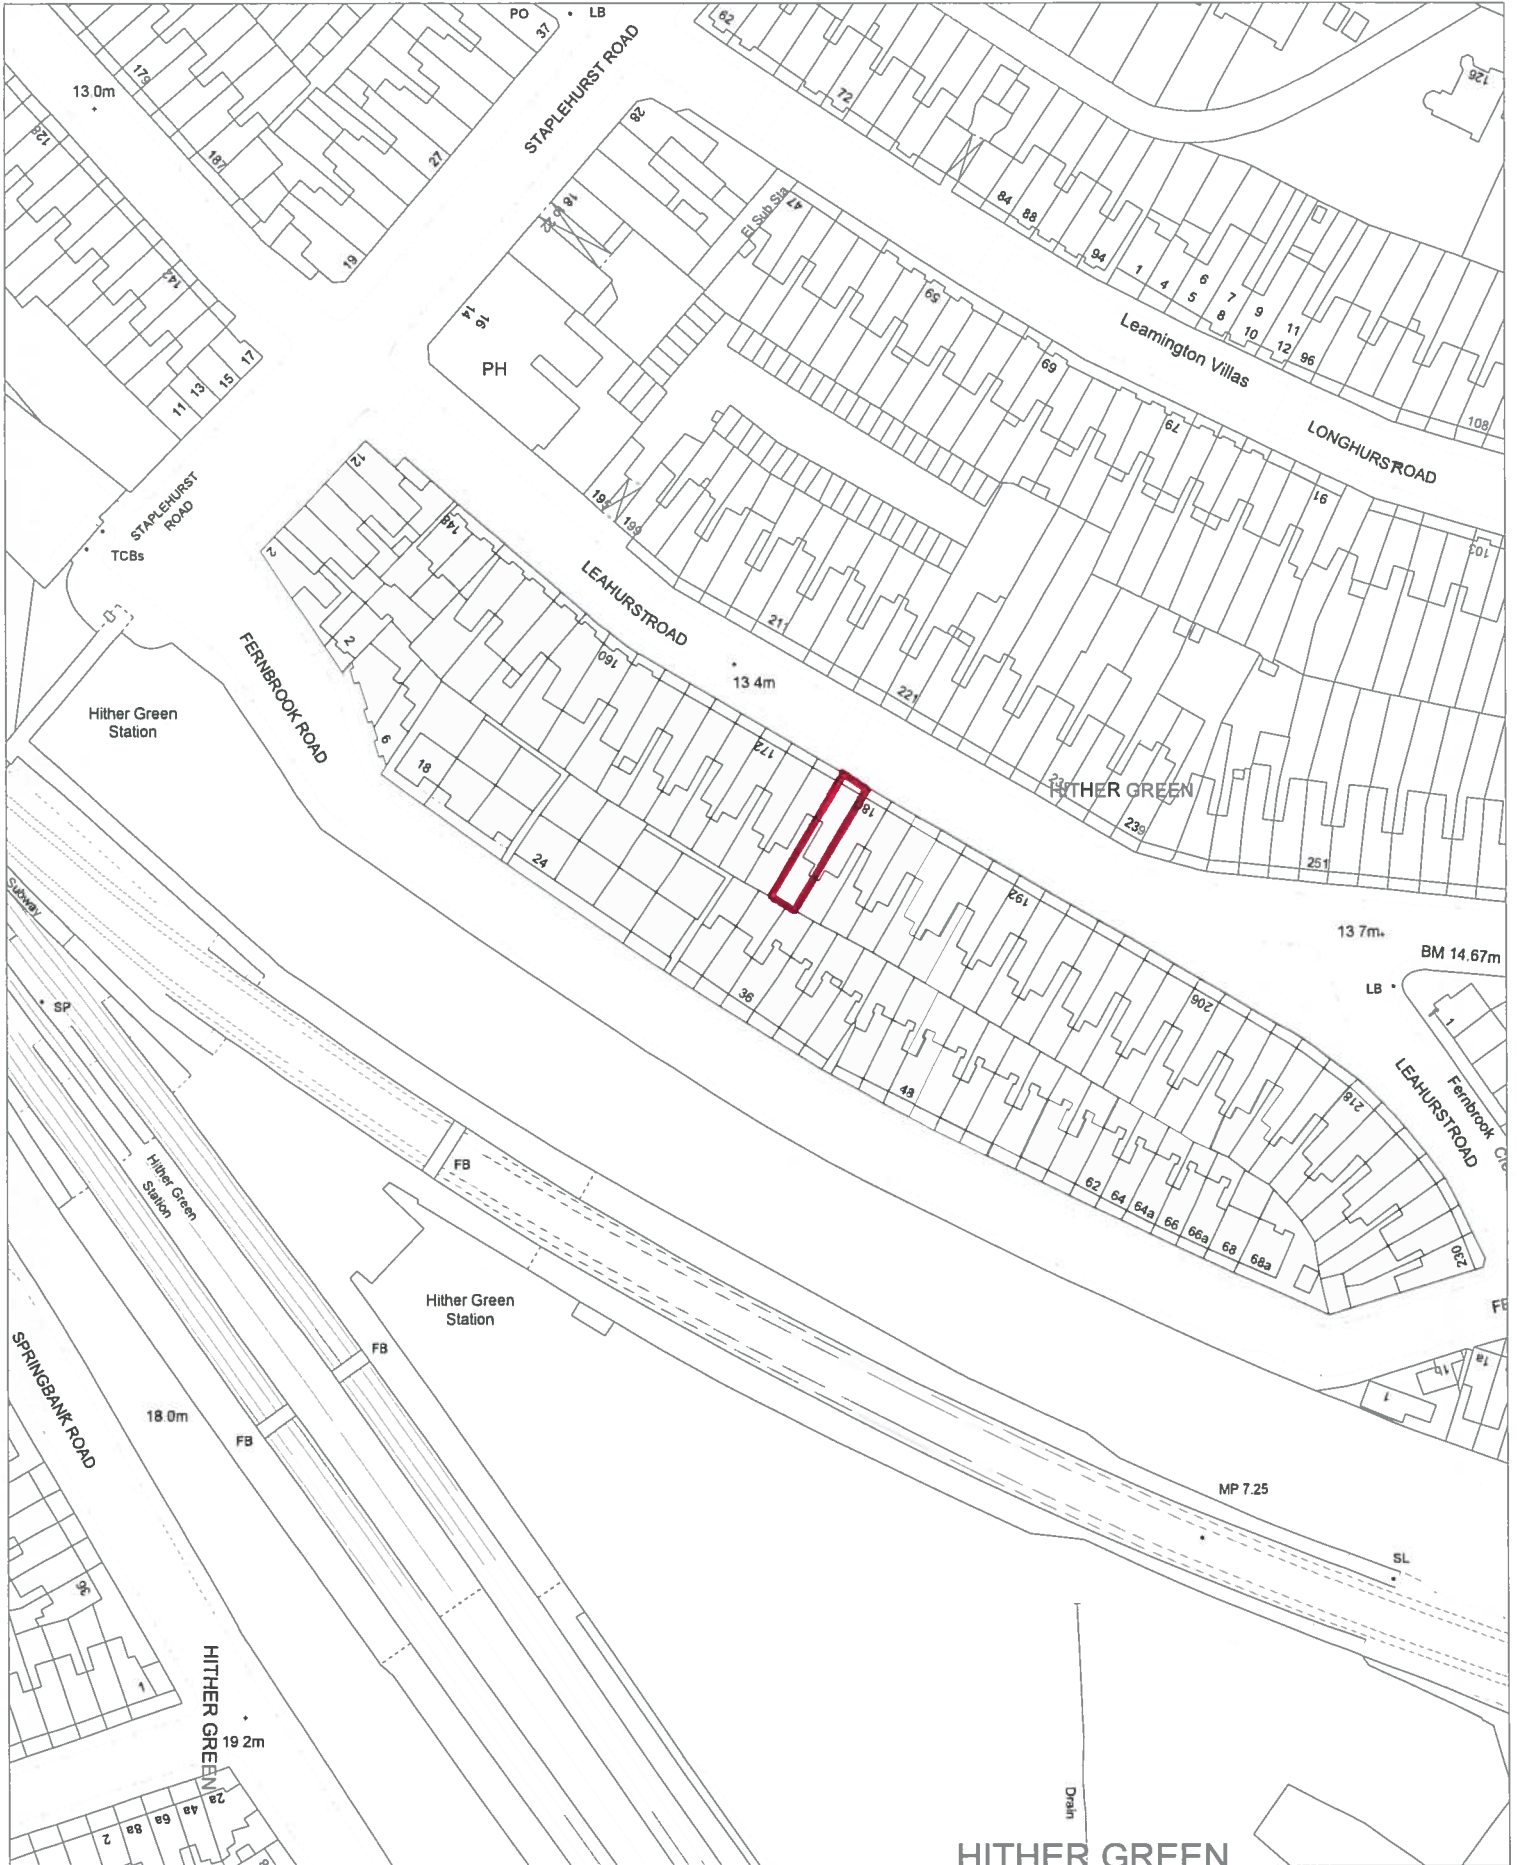

178 LEAHURST RD, SE13

Date: 23/06/15

Scale: 1:250

Base on the
Ordnance Survey map
Licence no: 100017710
London, SE6 4RU